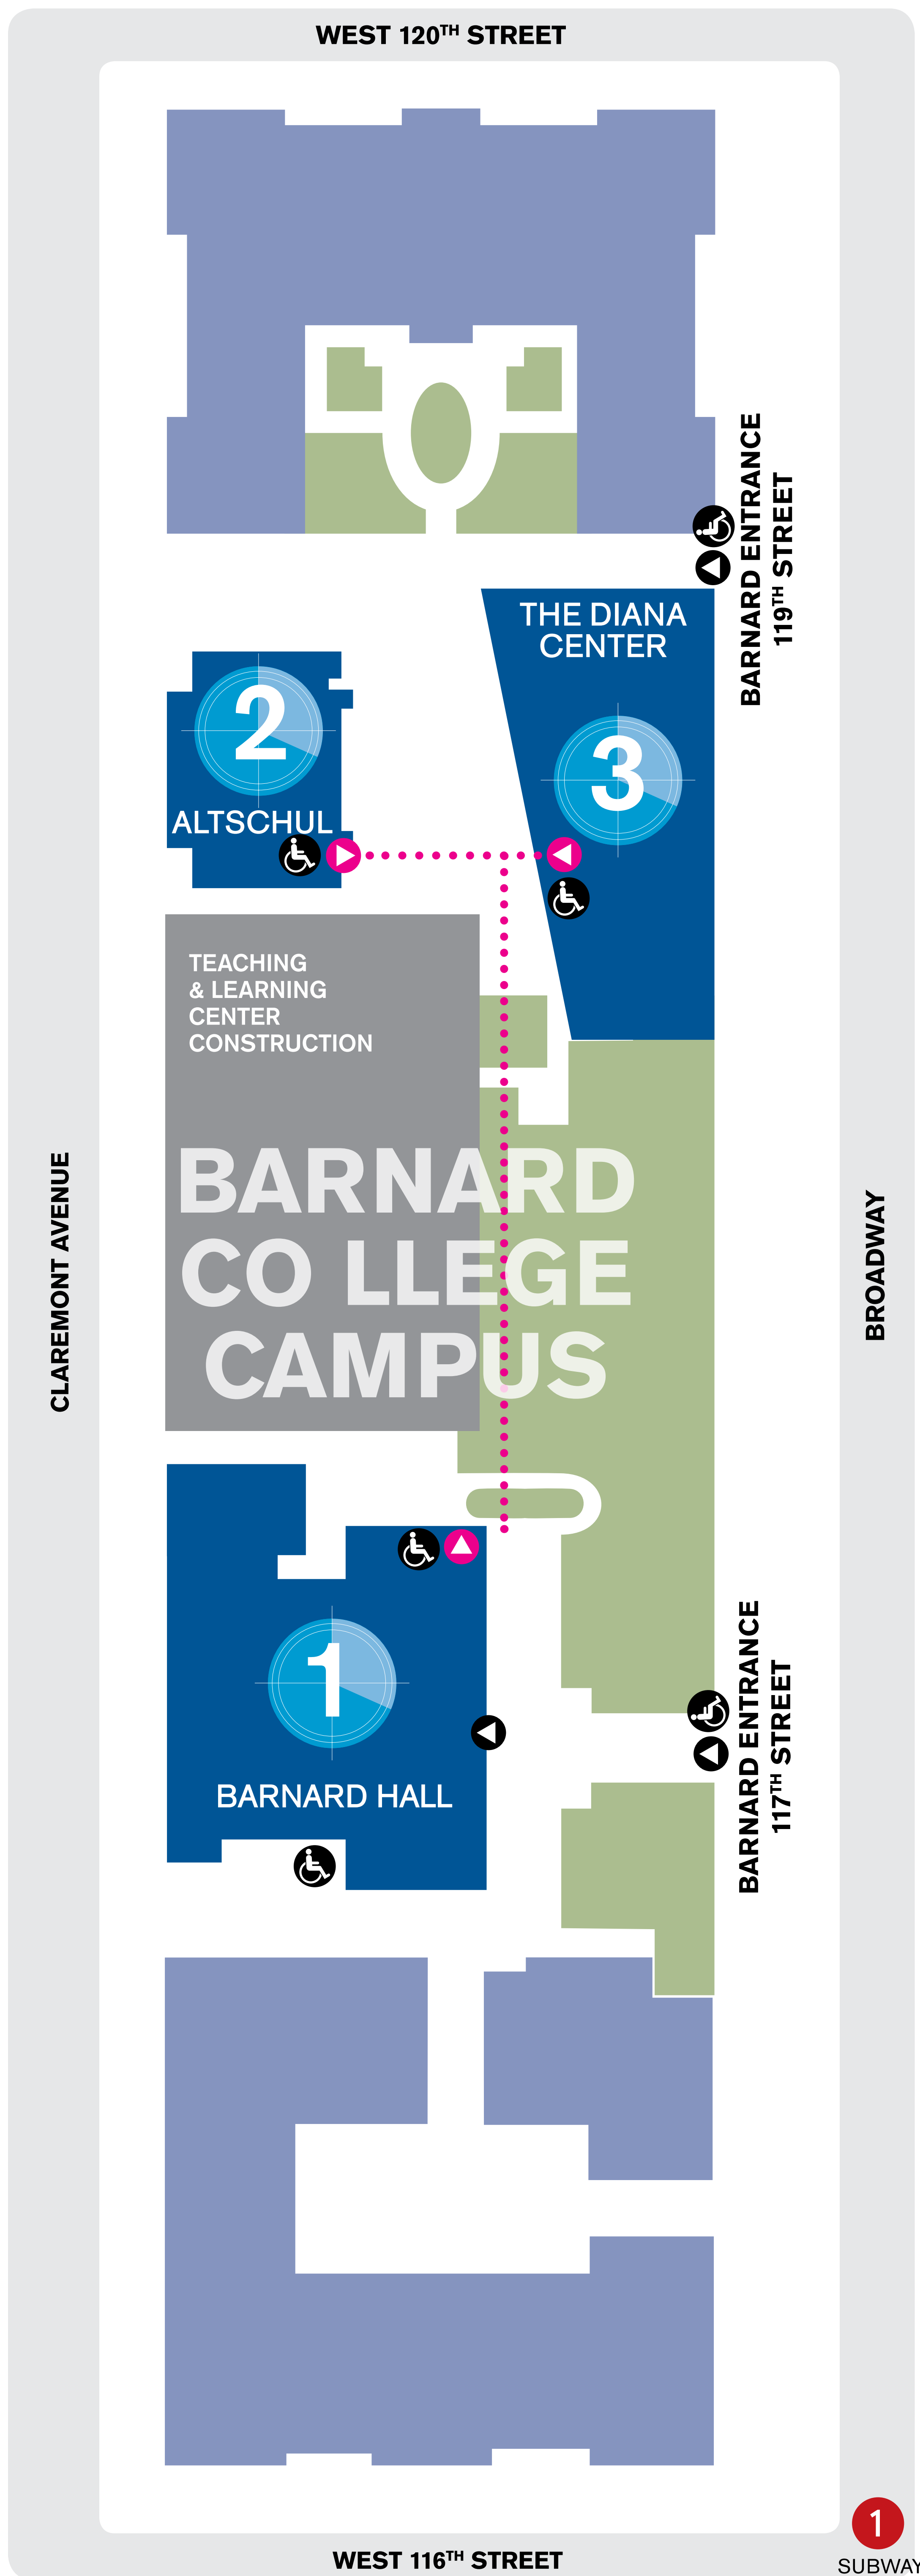

CAMPUS MAP & VENUES

- 1** BARNARD HALL

Sulzberger Parlor, 316 Barnard Hall
 Julius Held Auditorium, 304 Barnard Hall
 James Room, 418 Barnard Hall
- 2** ALTSCHUL HALL

Lehman Auditorium, 202 Altschul Hall
 Filmmaker's Lounge, Altschul Atrium, 1st floor
- 3** THE DIANA CENTER

Information and Tickets:

Diana Event Oval
 1st and 2nd Floors, LL100

Glicker-Milstein Black Box Theatre
 LL200 Diana Center

Student Dining Room: 2nd Floor

Liz's Place: 1st Floor Diana Center
 Hours: Friday, 8am–9pm;
 Saturday, 12pm–9pm;
 Sunday, 12pm–9pm.